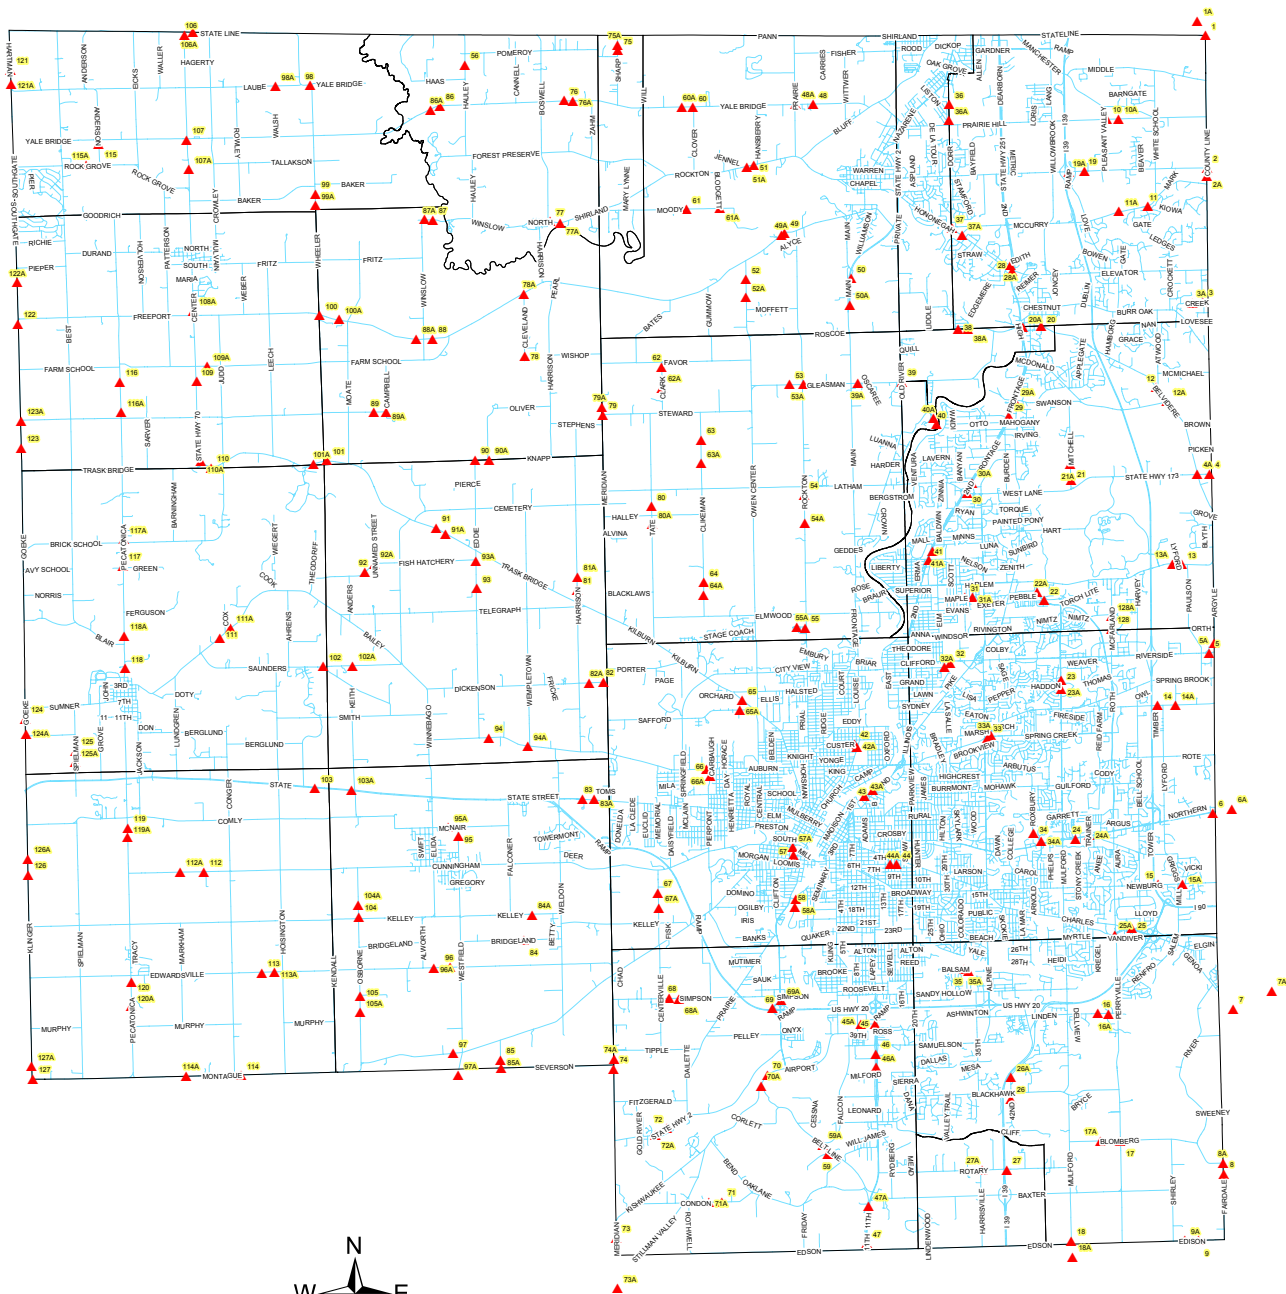

Control Point Monuments

This map shows the locations of the 256 control point monuments found throughout Winnebago County.